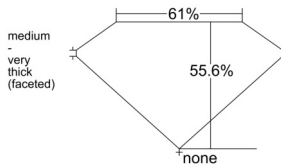

GIA®

FACSIMILE

GIA REPORT 7531968867

Verify this report at GIA.edu

GIA NATURAL DIAMOND DOSSIER®

November 12, 2025
GIA Report Number 7531968867
Shape and Cutting Style ..... Heart Brilliant
Measurements ..... 5.40 x 5.93 x 3.30 mm

GRADING RESULTS

Carat Weight ..... 0.60 carat
Color Grade ..... F
Clarity Grade VVS2

ADDITIONAL GRADING INFORMATION

Polish ..... Very Good
Symmetry ..... Very Good
Fluorescence ..... None
Clarity Characteristics ..... Crystal, Pinpoint, Needle
Inscription(s): GIA 7531968867

PROPORTIONS

Profile not to actual proportions

GRADING SCALES

GIA COLOR SCALE		GIA CLARITY SCALE	
COLORLESS	D	VERY VERY SLIGHTLY INCLUDED	FLAWLESS
	E		INTERNALLY FLAWLESS
	F		VVS₁
	G		VVS₂
	H		VS₁
	I		VS₂
	J		SI₁
	K		SI₂
	L		I₁
	M		I₂
NEAR COLORLESS	N	SLIGHTLY INCLUDED	I₃
	O		
	P		
	Q		
FAINT	R	INCLUDED	
	S		
	T		
	U		
VERT LIGHT	V		
	W		
	X		
	Y		
LIGHT	Z