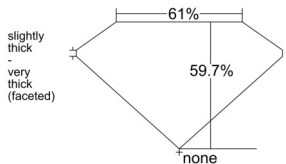

GIA®

FACSIMILE

GIA REPORT

7531964179

Verify this report at GIA.edu

GIA NATURAL DIAMOND DOSSIER®

November 12, 2025
GIA Report Number 7531964179
Shape and Cutting Style ..... Heart Brilliant
Measurements ..... 5.11 x 5.99 x 3.58 mm

GRADING RESULTS

Carat Weight ..... 0.61 carat
Color Grade ..... G
Clarity Grade SI1

ADDITIONAL GRADING INFORMATION

Polish ..... Excellent
Symmetry ..... Excellent
Fluorescence ..... None
Clarity Characteristics ..... Crystal
Inscription(s): GIA 7531964179

PROPORTIONS

Profile not to actual proportions

GRADING SCALES

GIA COLOR SCALE		GIA CLARITY SCALE			
COLORLESS	D	VERY SLIGHTLY INCLUDED	FLAWLESS		
	E		INTERNALLY FLAWLESS		
	F		VVS₁		
	NEAR COLORLESS	G	VVS₂		
		H	VERY SLIGHTLY INCLUDED	VS₁	
		I		VS₂	
		FAINT	J	SLIGHTLY INCLUDED	SI₁
			K		SI₂
	L		INCLUDED		I₁
	M			I₂	
VERT LIGHT	N		INCLUDED	I₃	
	O				
	P				
	Q				
	R				
LIGHT	S				
	T				
	U				
	V				
	W				
	X				
	Y				
	Z