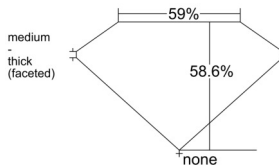

GIA®

FACSIMILE

GIA REPORT 7531963608

Verify this report at GIA.edu

GIA NATURAL DIAMOND DOSSIER®

November 11, 2025
GIA Report Number 7531963608
Shape and Cutting Style ..... Heart Brilliant
Measurements ..... 5.71 x 6.74 x 3.95 mm

GRADING RESULTS

Carat Weight ..... 0.91 carat
Color Grade ..... J
Clarity Grade VS1

ADDITIONAL GRADING INFORMATION

Polish ..... Excellent
Symmetry ..... Excellent
Fluorescence ..... None
Clarity Characteristics ..... Cloud, Crystal
Inscription(s): GIA 7531963608

PROPORTIONS

Profile not to actual proportions

GRADING SCALES

GIA COLOR SCALE		GIA CLARITY SCALE			
COLORLESS	D	VERY VERY SLIGHTLY INCLUDED	FLAWLESS		
	E		INTERNALLY FLAWLESS		
	F	VERY SLIGHTLY INCLUDED	VVS₁		
	G		VVS₂		
	H		VS₁		
	NEAR COLORLESS	I	SLIGHTLY INCLUDED	VS₂	
		J		SI₁	
		FAINT	K	INCLUDED	SI₂
			L		I₁
			M		I₂
VERTICALLY LIGHT	N	INCLUDED	I₃		
	O				
	P				
	Q				
	R				
LIGHT	S				
	T				
	U				
	V				
	W				
	X				
Y					
Z