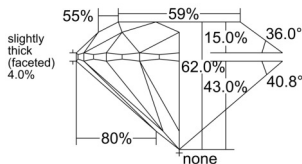

GIA®

FACSIMILE

GIA REPORT 7531953474

Verify this report at GIA.edu

GIA NATURAL DIAMOND DOSSIER®

November 10, 2025
GIA Report Number 7531953474
Shape and Cutting Style ..... Round Brilliant
Measurements ..... 5.65 - 5.68 x 3.52 mm

GRADING RESULTS

Carat Weight ..... 0.71 carat
Color Grade ..... H
Clarity Grade S11
Cut Grade ..... Excellent

ADDITIONAL GRADING INFORMATION

Polish ..... Excellent
Symmetry ..... Excellent
Fluorescence ..... None
Clarity Characteristics ..... Crystal, Cloud, Feather
Inscription(s): GIA 7531953474

PROPORTIONS

Profile to actual proportions

GRADING SCALES

GIA COLOR SCALE

COLORED	D
	E
	F
	G
	H
	I
	J
NEAR COLORLESS	K
	L
	M
	N
	O
	P
	Q
	R
	S
	T
	U
	V
	W
	X
	Y
LIGHT	Z

GIA CLARITY SCALE

GIA CUT SCALE

EXCELLENT
VERY GOOD
GOOD
FAIR
POOR