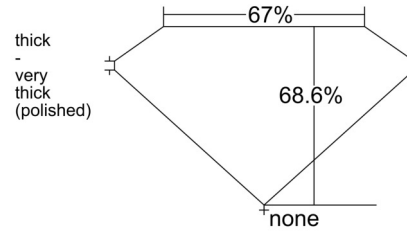

GIA NATURAL DIAMOND GRADING REPORT

November 07, 2025
 GIA Report Number 7531934356
 Shape and Cutting Style Emerald Cut
 Measurements 6.60 x 4.70 x 3.22 mm

GRADING RESULTS

Carat Weight 1.01 carat
 Color Grade E
 Clarity Grade VS1

ADDITIONAL GRADING INFORMATION

Polish Excellent
 Symmetry Excellent
 Fluorescence Medium Blue
 Inscription(s): GIA 7531934356
Comments: Additional pinpoints are not shown.

PROPORTIONS

Profile not to actual proportions

CLARITY CHARACTERISTICS

KEY TO SYMBOLS*

- Crystal
- ~ Feather
- Pinpoint
- △ Natural

* Red symbols denote internal characteristics (inclusions). Green or black symbols denote external characteristics (blemishes). Diagram is an approximate representation of the diamond, and symbols shown indicate type, position, and approximate size of clarity characteristics. All clarity characteristics may not be shown. Details of finish are not shown.