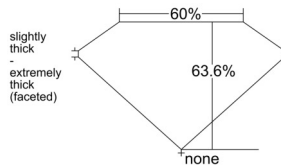

GIA®

FACSIMILE

GIA REPORT 7531902857

Verify this report at GIA.edu

GIA NATURAL DIAMOND DOSSIER®

November 06, 2025
GIA Report Number 7531902857
Shape and Cutting Style ..... Heart Brilliant
Measurements ..... 5.08 x 6.09 x 3.87 mm

GRADING RESULTS

Carat Weight ..... 0.70 carat
Color Grade ..... H
Clarity Grade VS1

ADDITIONAL GRADING INFORMATION

Polish ..... Very Good
Symmetry ..... Very Good
Fluorescence ..... None
Clarity Characteristics..... Feather, Crystal
Inscription(s): GIA 7531902857

PROPORTIONS

Profile not to actual proportions

GRADING SCALES

GIA COLOR SCALE		GIA CLARITY SCALE	
COLORLESS	D	VERY VERY SLIGHTLY INCLUDED	FLAWLESS
	E		INTERNALLY FLAWLESS
	F		VVS₁
	G		VVS₂
	H		VS₁
	I		VS₂
	J		SI₁
	K		SI₂
	L		I₁
	M		I₂
NEAR COLORLESS	N	SLIGHTLY INCLUDED	I₃
	O		
	P		
	Q		
FAINT	R		
	S		
	T		
	U		
VERT LIGHT	V		
	W		
	X		
	Y		
LIGHT	Z