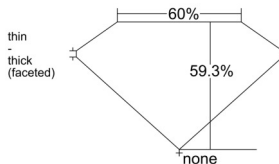

GIA®

FACSIMILE

GIA REPORT

7531888460

Verify this report at GIA.edu

GIA NATURAL DIAMOND DOSSIER®

November 06, 2025
GIA Report Number 7531888460
Shape and Cutting Style ..... Heart Brilliant
Measurements ..... 5.04 x 5.56 x 3.30 mm

GRADING RESULTS

Carat Weight ..... 0.54 carat
Color Grade ..... E
Clarity Grade ..... Internally Flawless

ADDITIONAL GRADING INFORMATION

Polish ..... Excellent
Symmetry ..... Excellent
Fluorescence ..... None
Clarity Characteristics... Surface Graining, Minor Details of Polish
Inscription(s): GIA 7531888460

PROPORTIONS

Profile not to actual proportions

GRADING SCALES

GIA COLOR SCALE		GIA CLARITY SCALE	
COLORLESS	D	VERY VERY SLIGHTLY INCLUDED	FLAWLESS
	E		INTERNALLY FLAWLESS
	F		VVS₁
	G		VVS₂
	H		VS₁
	I		VS₂
	J		SI₁
	K		SI₂
	L		I₁
	M		I₂
NEAR COLORLESS	N	SLIGHTLY INCLUDED	I₃
	O		
	P		
	Q		
FAINT	R		
	S		
	T		
	U		
VERT LIGHT	V		
	W		
	X		
	Y		
LIGHT	Z