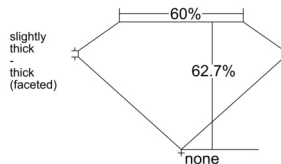

GIA®

FACSIMILE

GIA REPORT 7531883175

Verify this report at GIA.edu

GIA NATURAL DIAMOND DOSSIER®

November 05, 2025
GIA Report Number 7531883175
Shape and Cutting Style ..... Pear Brilliant
Measurements ..... 8.35 x 5.15 x 3.23 mm

GRADING RESULTS

Carat Weight ..... 0.82 carat
Color Grade ..... E
Clarity Grade VS1

ADDITIONAL GRADING INFORMATION

Polish ..... Excellent
Symmetry ..... Excellent
Fluorescence ..... Faint
Clarity Characteristics..... Crystal, Pinpoint
Inscription(s): GIA 7531883175

Scan the QR code to access the Tracr™ provenance data.

GIA.edu

PROPORTIONS

Profile not to actual proportions