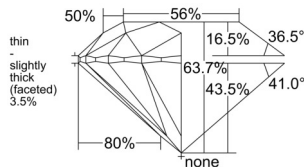

GIA®

FACSIMILE

GIA REPORT

7531864318

Verify this report at gia.edu

GIA NATURAL DIAMOND DOSSIER®

November 06, 2025

GIA Report Number 7531864318

Shape and Cutting Style ..... Round Brilliant

Measurements ..... 5.30 - 5.38 x 3.40 mm

GRADING RESULTS

Carat Weight ..... 0.60 carat

Color Grade ..... E

Clarity Grade VVS1

Cut Grade ..... Excellent

ADDITIONAL GRADING INFORMATION

Polish ..... Excellent

Symmetry ..... Very Good

Fluorescence ..... Medium Blue

Clarity Characteristics..... Pinpoint, Indented Natural

Inscription(s): GIA 7531864318

PROPORTIONS

GRADING SCALES

GIA COLOR SCALE

COLOURESS	D
	E
	F
	G
	H
	I
	J
NEAR COLOURESS	K
	L
FAIN	M
	N
	O
	P
	Q
	R
	S
	T
	U
	V
	W
	X
	Y
LIGHT	Z

GIA CLARITY SCALE

	FLAWLESS
	INTERNALLY FLAWLESS
VERY VERY SLIGHTLY INCLUDED	VVS₁
	VVS₂
VERY SLIGHTLY INCLUDED	VS₁
	VS₂
SLIGHTLY INCLUDED	SI₁
	SI₂
	I₁
	I₂
INCLUDED	I₃

GIA CUT SCALE

	EXCELLENT
	VERY GOOD
	GOOD
	FAIR
	POOR