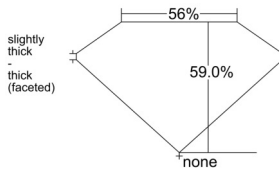

GIA®

FACSIMILE

GIA REPORT 7531854218

Verify this report at GIA.edu

GIA NATURAL DIAMOND DOSSIER®

October 31, 2025
GIA Report Number 7531854218
Shape and Cutting Style ..... Heart Brilliant
Measurements ..... 5.36 x 6.31 x 3.73 mm

GRADING RESULTS

Carat Weight ..... 0.75 carat
Color Grade ..... H
Clarity Grade VS1

ADDITIONAL GRADING INFORMATION

Polish ..... Excellent
Symmetry ..... Excellent
Fluorescence ..... None
Clarity Characteristics ..... Cloud, Pinpoint
Inscription(s): GIA 7531854218

PROPORTIONS

Profile not to actual proportions

GRADING SCALES

GIA COLOR SCALE		GIA CLARITY SCALE			
COLORLESS	D	VERY VERY SLIGHTLY INCLUDED	FLAWLESS		
	E		INTERNALLY FLAWLESS		
	F	VERY SLIGHTLY INCLUDED	VVS₁		
	G		VVS₂		
	H		VS₁		
	NEAR COLORLESS	I	SLIGHTLY INCLUDED	VS₂	
		J		SI₁	
		FAINT	K	INCLUDED	SI₂
			L		I₁
			M		I₂
VERT LIGHT			N	INCLUDED	I₃
			O		
			P		
	Q				
LIGHT	R				
	S				
	T				
	U				
	V				
	W				
	X				
	Y				
	Z