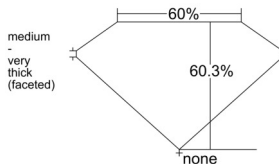

GIA®

FACSIMILE

GIA REPORT 7531835643

Verify this report at GIA.edu

GIA NATURAL DIAMOND DOSSIER®

October 29, 2025
GIA Report Number 7531835643
Shape and Cutting Style ..... Pear Brilliant
Measurements ..... 7.84 x 4.99 x 3.01 mm

GRADING RESULTS

Carat Weight ..... 0.70 carat
Color Grade ..... H
Clarity Grade VS2

ADDITIONAL GRADING INFORMATION

Polish ..... Excellent
Symmetry ..... Very Good
Fluorescence ..... None
Clarity Characteristics ..... Crystal, Cloud
Inscription(s): GIA 7531835643

PROPORTIONS

Profile not to actual proportions

GRADING SCALES

GIA COLOR SCALE		GIA CLARITY SCALE			
COLORLESS	D	VERY VERY SLIGHTLY INCLUDED	FLAWLESS		
	E		INTERNALLY FLAWLESS		
	F		VVS₁		
	G		VVS₂		
	NEAR COLORLESS	H	VERY SLIGHTLY INCLUDED	VS₁	
		I		VS₂	
		FAINT	J	SLIGHTLY INCLUDED	SI₁
			K		SI₂
	L		I₁		
	VERT LIGHT		M	INCLUDED	I₂
N			I₃		
O					
LIGHT		P			
		Q			
		R			
	S				
	T				
	U				
V					
W					
X					
Y					
Z