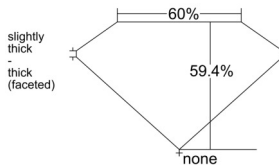

GIA®

FACSIMILE

GIA REPORT 7531809440

Verify this report at GIA.edu

GIA NATURAL DIAMOND DOSSIER®

October 29, 2025
GIA Report Number 7531809440
Shape and Cutting Style ..... Heart Brilliant
Measurements ..... 5.32 x 6.32 x 3.76 mm

GRADING RESULTS

Carat Weight ..... 0.70 carat
Color Grade ..... E
Clarity Grade VVS2

ADDITIONAL GRADING INFORMATION

Polish ..... Excellent
Symmetry ..... Excellent
Fluorescence ..... None
Clarity Characteristics..... Needle, Pinpoint
Inscription(s): GIA 7531809440

PROPORTIONS

Profile not to actual proportions

GRADING SCALES

GIA COLOR SCALE		GIA CLARITY SCALE	
COLORLESS	D	VERY VERY SLIGHTLY INCLUDED	FLAWLESS
	E		INTERNALLY FLAWLESS
	F		VVS₁
	G		VVS₂
	H		VS₁
	I		VS₂
	J		SI₁
	K		SI₂
	L		I₁
	M		I₂
NEAR COLORLESS	N	SLIGHTLY INCLUDED	I₃
	O		
	P		
	Q		
FAINT	R		
	S		
	T		
	U		
VERT LIGHT	V		
	W		
	X		
	Y		
LIGHT	Z