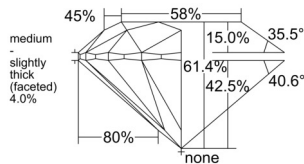

GIA®

FACSIMILE

GIA REPORT 7531795545

Verify this report at GIA.edu

GIA NATURAL DIAMOND DOSSIER®

October 27, 2025
GIA Report Number 7531795545
Shape and Cutting Style ..... Round Brilliant
Measurements ..... 5.70 - 5.74 x 3.52 mm

GRADING RESULTS

Carat Weight ..... 0.71 carat
Color Grade ..... D
Clarity Grade VVS1
Cut Grade ..... Excellent

ADDITIONAL GRADING INFORMATION

Polish ..... Excellent
Symmetry ..... Excellent
Fluorescence ..... None
Clarity Characteristics ..... Pinpoint, Feather
Inscription(s): GIA 7531795545

PROPORTIONS

GRADING SCALES

GIA COLOR SCALE

COLOURESS	D
	E
	F
	G
	H
	I
	J
NEAR COLOURESS	K
	L
FANIT	M
	N
	O
	P
	Q
VERY LIGHT	R
	S
	T
	U
	V
	W
	X
	Y
LIGHT	Z

GIA CLARITY SCALE

FLAWLESS	VERY VERY SLIGHTLY INCLUDED	VVS₁	
			VVS₂
INTERNALLY FLAWLESS	VERY SLIGHTLY INCLUDED	VS₁	
		VS₂	
SLIGHTLY INCLUDED	SLIGHTLY INCLUDED	SI₁	
		SI₂	
INCLUDED	INCLUDED	I₁	
		I₂	
		I₃	

GIA CUT SCALE

EXCELLENT	VERY GOOD	GOOD	FAIR	POOR