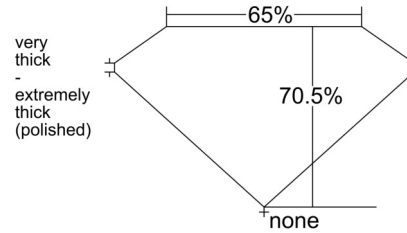

**GIA NATURAL DIAMOND GRADING REPORT**

October 23, 2025  
 GIA Report Number ..... 7531792578  
 Shape and Cutting Style ..... Emerald Cut  
 Measurements ..... 6.27 x 4.75 x 3.35 mm

**GRADING RESULTS**

Carat Weight ..... 1.01 carat  
 Color Grade ..... K  
 Clarity Grade ..... VVS1

**ADDITIONAL GRADING INFORMATION**

Polish ..... Excellent  
 Symmetry ..... Very Good  
 Fluorescence ..... None  
 Inscription(s): GIA 7531792578  
**Comments:** Surface graining is not shown.

**PROPORTIONS**

Profile not to actual proportions

**CLARITY CHARACTERISTICS**

**KEY TO SYMBOLS\***

 Feather

\* Red symbols denote internal characteristics (inclusions). Green or black symbols denote external characteristics (blemishes). Diagram is an approximate representation of the diamond, and symbols shown indicate type, position, and approximate size of clarity characteristics. All clarity characteristics may not be shown. Details of finish are not shown.