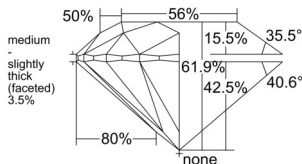

GIA®

FACSIMILE

GIA REPORT 7531777255

Verify this report at gia.edu

GIA NATURAL DIAMOND DOSSIER®

October 27, 2025
GIA Report Number 7531777255
Shape and Cutting Style ..... Round Brilliant
Measurements ..... 4.26 - 4.29 x 2.65 mm

GRADING RESULTS

Carat Weight ..... 0.30 carat
Color Grade ..... G
Clarity Grade VS1
Cut Grade ..... Excellent

ADDITIONAL GRADING INFORMATION

Polish ..... Excellent
Symmetry ..... Excellent
Fluorescence ..... None
Clarity Characteristics..... Cloud, Needle, Pinpoint
Inspection(s): GIA 7531777255

PROPORTIONS

GRADING SCALES

GIA COLOR SCALE

COLORLESS	D
	E
	F
	G
	H
	I
NEAR COLORLESS	J
	K
	L
FAIN	M
	N
	O
	P
VERY LIGHT	Q
	R
	S
	T
	U
	V
LIGHT	W
	X
	Y
	Z

GIA CLARITY SCALE

FLAWLESS	INTERNAL FLAWLESS	
		EXCELLENT
VERY VERY SLIGHTLY INCLUDED	VVS₁	
	VVS₂	
VERY SLIGHTLY INCLUDED	VS₁	
	VS₂	
SLIGHTLY INCLUDED	SI₁	
	SI₂	
INCLUDED	I₁	
	I₂	
	I₃	
	POOR	

GIA CUT SCALE

EXCELLENT
VERY GOOD
GOOD
FAIR
POOR