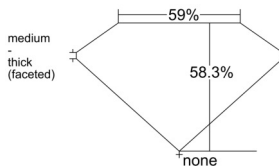

GIA®

FACSIMILE

GIA REPORT 7531763206

Verify this report at GIA.edu

GIA NATURAL DIAMOND DOSSIER®

October 16, 2025
GIA Report Number 7531763206
Shape and Cutting Style ..... Heart Brilliant
Measurements ..... 5.97 x 6.65 x 3.88 mm

GRADING RESULTS

Carat Weight ..... 0.90 carat
Color Grade ..... H
Clarity Grade VVS2

ADDITIONAL GRADING INFORMATION

Polish ..... Excellent
Symmetry ..... Excellent
Fluorescence ..... None
Clarity Characteristics ..... Pinpoint, Cloud
Inscription(s): GIA 7531763206

PROPORTIONS

Profile not to actual proportions

GRADING SCALES

GIA COLOR SCALE		GIA CLARITY SCALE	
COLORLESS	D	VERY VERY SLIGHTLY INCLUDED	FLAWLESS
	E		INTERNALLY FLAWLESS
	F		VVS₁
	G		VVS₂
	H		VS₁
	I		VS₂
	J		SI₁
	K		SI₂
	L		I₁
	M		I₂
NEAR COLORLESS	N	SLIGHTLY INCLUDED	I₃
	O		
	P		
	Q		
FAINT	R		
	S		
	T		
	U		
VERT LIGHT	V		
	W		
	X		
	Y		
LIGHT	Z