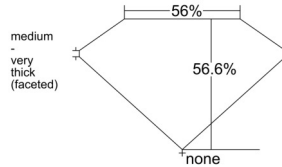

GIA®

FACSIMILE

GIA REPORT 7531755520

Verify this report at GIA.edu

GIA NATURAL DIAMOND DOSSIER®

October 15, 2025
GIA Report Number 7531755520
Shape and Cutting Style ..... Heart Brilliant
Measurements ..... 5.02 x 5.51 x 3.12 mm

GRADING RESULTS

Carat Weight ..... 0.50 carat
Color Grade ..... F
Clarity Grade VVS2

ADDITIONAL GRADING INFORMATION

Polish ..... Excellent
Symmetry ..... Very Good
Fluorescence ..... None
Clarity Characteristics ..... Pinpoint
Inscription(s): GIA 7531755520

PROPORTIONS

Profile not to actual proportions

GRADING SCALES

GIA COLOR SCALE		GIA CLARITY SCALE			
COLORLESS	D	VERY VERY SLIGHTLY INCLUDED	FLAWLESS		
	E		INTERNALLY FLAWLESS		
	F	VERY SLIGHTLY INCLUDED	VVS₁		
	G		VVS₂		
	H		VS₁		
	NEAR COLORLESS	I	SLIGHTLY INCLUDED	VS₂	
		J		SI₁	
		FAINT	K	INCLUDED	SI₂
			L		I₁
			M		I₂
VERT LIGHT	N	LIGHT	I₃		
	O				
	P				
	Q				
	R				
	S				
	T