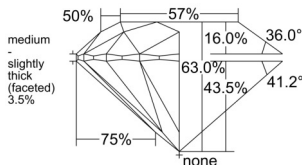

GIA®

FACSIMILE

GIA REPORT

7531741332

Verify this report at GIA.edu

GIA NATURAL DIAMOND DOSSIER®

October 27, 2025
GIA Report Number 7531741332
Shape and Cutting Style ..... Round Brilliant
Measurements ..... 4.48 - 4.50 x 2.83 mm

GRADING RESULTS

Carat Weight ..... 0.35 carat
Color Grade ..... M
Clarity Grade VS1
Cut Grade ..... Excellent

ADDITIONAL GRADING INFORMATION

Polish ..... Excellent
Symmetry ..... Excellent
Fluorescence ..... Faint
Clarity Characteristics ..... Feather, Pinpoint
Inscription(s): GIA 7531741332

PROPORTIONS

GRADING SCALES

GIA COLOR SCALE

COLORED	D
	E
	F
	G
	H
	I
	J
NEAR COLORLESS	K
	L
	M
FAIN	N
	O
	P
	Q
VERY LIGHT	R
	S
	T
	U
	V
	W
	X
	Y
LIGHT	Z

GIA CLARITY SCALE

FLAWLESS	VERY VERY SLIGHTLY INCLUDED	VS₁	VS₂	VS₁	VS₂	SI₁	SI₂	I₁	I₂	I₃		
											FLAWLESS	INTERNALLY FLAWLESS

GIA CUT SCALE

EXCELLENT
VERY GOOD
GOOD
FAIR
POOR