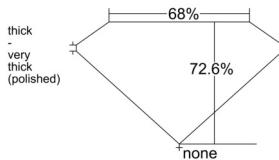

GIA®

FACSIMILE

GIA REPORT 7531730316

Verify this report at GIA.edu

GIA NATURAL DIAMOND DOSSIER®

October 16, 2025
GIA Report Number 7531730316
Shape and Cutting Style ..... **Square Modified Brilliant**
Measurements ..... 5.36 x 5.25 x 3.81 mm

GRADING RESULTS

Carat Weight ..... 0.96 carat
Color Grade ..... K
Clarity Grade VS1

ADDITIONAL GRADING INFORMATION

Polish ..... Excellent
Symmetry ..... Very Good
Fluorescence ..... None
Clarity Characteristics..... Crystal, Feather, Pinpoint
Inscription(s): GIA 7531730316

PROPORTIONS

Profile not to actual proportions

GRADING SCALES

GIA COLOR SCALE		GIA CLARITY SCALE			
COLORLESS	D	VERY VERY SLIGHTLY INCLUDED	FLAWLESS		
	E		INTERNALLY FLAWLESS		
	F	VERY SLIGHTLY INCLUDED	VS₁		
	G		VS₂		
	H		VS₁		
	NEAR COLORLESS	I	SLIGHTLY INCLUDED	VS₂	
		J		SI₁	
		FAINT	K	INCLUDED	SI₂
			L		I₁
			M		I₂
VERT LIGHT	N	LIGHT	I₃		
	O				
	P				
	Q				
	R