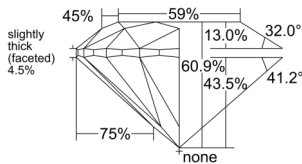

GIA®

FACSIMILE

GIA REPORT 7531722194

Verify this report at GIA.edu

GIA NATURAL DIAMOND DOSSIER®

October 14, 2025
GIA Report Number 7531722194
Shape and Cutting Style ..... Round Brilliant
Measurements ..... 3.69 - 3.72 x 2.26 mm

GRADING RESULTS

Carat Weight ..... 0.19 carat
Color Grade ..... E
Clarity Grade VS2
Cut Grade ..... Excellent

ADDITIONAL GRADING INFORMATION

Polish ..... Excellent
Symmetry ..... Excellent
Fluorescence ..... None
Clarity Characteristics ..... Cloud, Crystal
Inscription(s): GIA 7531722194

PROPORTIONS

Profile to actual proportions