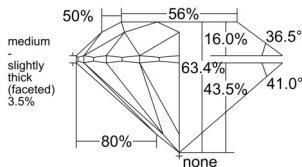

GIA®

FACSIMILE

GIA REPORT 7531717943

Verify this report at GIA.edu

GIA NATURAL DIAMOND DOSSIER®

October 14, 2025
GIA Report Number 7531717943
Shape and Cutting Style ..... Round Brilliant
Measurements ..... 6.10 - 6.15 x 3.88 mm

GRADING RESULTS

Carat Weight ..... 0.90 carat
Color Grade ..... J
Clarity Grade S11
Cut Grade ..... Excellent

ADDITIONAL GRADING INFORMATION

Polish ..... Very Good
Symmetry ..... Excellent
Fluorescence ..... Medium Blue
Clarity Characteristics ..... Twinning Wisp
Inscription(s): GIA 7531717943

PROPORTIONS

GRADING SCALES

GIA COLOR SCALE

COLOREDNESS	D
	E
	F
	G
	H
	I
	J
NEAR COLORLESS	K
	L
FADING	M
	N
	O
	P
	Q
VERY LIGHT	R
	S
	T
	U
	V
	W
	X
	Y
LIGHT	Z

GIA CLARITY SCALE

FLAWLESS	INTERNAL FLAWLESS	
		FLAWLESS
VERY VERY SLIGHTLY INCLUDED	VVS₁	
	VVS₂	
VERY SLIGHTLY INCLUDED	VS₁	
	VS₂	
SLIGHTLY INCLUDED	SI₁	
	SI₂	
INCLUDED	I₁	
	I₂	
	I₃	

GIA CUT SCALE

EXCELLENT
VERY GOOD
GOOD
FAIR
POOR