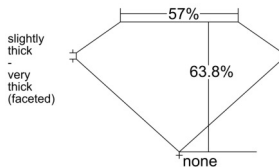

GIA®

FACSIMILE

GIA REPORT 7531710955

Verify this report at GIA.edu

GIA NATURAL DIAMOND DOSSIER®

October 13, 2025
GIA Report Number 7531710955
Shape and Cutting Style ..... Heart Brilliant
Measurements ..... 5.50 x 6.60 x 4.21 mm

GRADING RESULTS

Carat Weight ..... 0.92 carat
Color Grade ..... H
Clarity Grade VVS1

ADDITIONAL GRADING INFORMATION

Polish ..... Excellent
Symmetry ..... Excellent
Fluorescence ..... None
Clarity Characteristics ..... Cloud
Inscription(s): GIA 7531710955

PROPORTIONS

Profile not to actual proportions

GRADING SCALES

GIA COLOR SCALE		GIA CLARITY SCALE			
COLORLESS	D	VERY VERY SLIGHTLY INCLUDED	FLAWLESS		
	E		INTERNALLY FLAWLESS		
	F	VERY SLIGHTLY INCLUDED	VVS₁		
	G		VVS₂		
	H		VS₁		
	NEAR COLORLESS	I	SLIGHTLY INCLUDED	VS₂	
		J		SI₁	
		FAINT	K	INCLUDED	SI₂
			L		I₁
			M		I₂
VERT LIGHT	N	LIGHT	I₃		
	O				
	P				
	Q				
	R