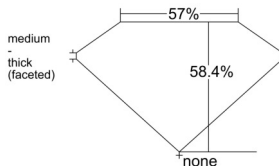

GIA®

FACSIMILE

GIA REPORT 7531703728

Verify this report at GIA.edu

GIA NATURAL DIAMOND DOSSIER®

November 20, 2025
GIA Report Number 7531703728
Shape and Cutting Style ..... Heart Brilliant
Measurements ..... 4.53 x 5.09 x 2.97 mm

GRADING RESULTS

Carat Weight ..... 0.38 carat
Color Grade ..... D
Clarity Grade ..... Internally Flawless

ADDITIONAL GRADING INFORMATION

Polish ..... Very Good
Symmetry ..... Very Good
Fluorescence ..... Faint
Clarity Characteristics ..... Minor Details of Polish
Inscription(s): GIA 7531703728

PROPORTIONS

Profile not to actual proportions

GRADING SCALES

GIA COLOR SCALE		GIA CLARITY SCALE			
COLORLESS	D	VERY VERY SLIGHTLY INCLUDED	FLAWLESS		
	E		INTERNALLY FLAWLESS		
	F	VERY SLIGHTLY INCLUDED	VVS₁		
	G		VVS₂		
	H		VS₁		
	NEAR COLORLESS	I	VERY SLIGHTLY INCLUDED	VS₂	
		J		SI₁	
		FAINT	K	SLIGHTLY INCLUDED	SI₂
			L		I₁
			M		I₂
VERT LIGHT	N	INCLUDED	I₃		
	O				
	P				
	Q				
	R				
LIGHT	S				
	T				
	U				
	V				
	W				
X					
Y					
Z