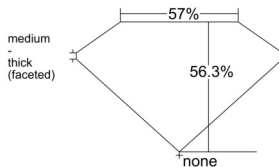

GIA®

FACSIMILE

GIA REPORT 7531692833

Verify this report at GIA.edu

GIA NATURAL DIAMOND DOSSIER®

October 10, 2025
GIA Report Number 7531692833
Shape and Cutting Style ..... Heart Brilliant
Measurements ..... 5.38 x 5.91 x 3.33 mm

GRADING RESULTS

Carat Weight ..... 0.60 carat
Color Grade ..... K
Clarity Grade VVS1

ADDITIONAL GRADING INFORMATION

Polish ..... Excellent
Symmetry ..... Excellent
Fluorescence ..... Faint
Clarity Characteristics ..... Pinpoint
Inscription(s): GIA 7531692833

PROPORTIONS

Profile not to actual proportions

GRADING SCALES

GIA COLOR SCALE		GIA CLARITY SCALE	
COLORLESS	D	VERY VERY SLIGHTLY INCLUDED	FLAWLESS
	E		INTERNALLY FLAWLESS
	F		VVS₁
	G		VVS₂
	H		VS₁
	I		VS₂
	J		SI₁
	K		SI₂
	L		I₁
	M		I₂
NEAR COLORLESS	N	SLIGHTLY INCLUDED	I₃
	O		
	P		
	Q		
FAINT	R		
	S		
	T		
	U		
VERT LIGHT	V		
	W		
	X		
	Y		
LIGHT	Z