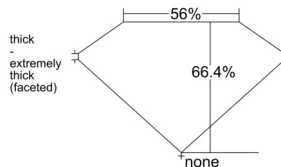

GIA®

FACSIMILE

GIA REPORT

7531685441

Verify this report at GIA.edu

GIA NATURAL DIAMOND DOSSIER®

October 11, 2025
GIA Report Number 7531685441
Shape and Cutting Style ..... Marquise Brilliant
Measurements ..... 6.90 x 3.83 x 2.55 mm

GRADING RESULTS

Carat Weight ..... 0.40 carat
Color Grade ..... F
Clarity Grade VVS1

ADDITIONAL GRADING INFORMATION

Polish ..... Excellent
Symmetry ..... Very Good
Fluorescence ..... None
Clarity Characteristics..... Pinpoint, Cavity, Chip, Manufacturing Remnant

Inscription(s): GIA 7531685441

PROPORTIONS

Profile not to actual proportions

GRADING SCALES

GIA COLOR SCALE		GIA CLARITY SCALE			
COLORLESS	D	VERY VERY SLIGHTLY INCLUDED	FLAWLESS		
	E		INTERNALLY FLAWLESS		
	F	VERY SLIGHTLY INCLUDED	VVS₁		
	G		VVS₂		
	H		VS₁		
	NEAR COLORLESS	I	SLIGHTLY INCLUDED	VS₂	
		J		SI₁	
		FAINT	K	INCLUDED	SI₂
			L		I₁
			M		I₂
N			I₃		
VERT LIGHT	O	INCLUDED			
	P				
	Q				
	R				
	S				
	T				
LIGHT	U				
	V				
	W				
	X				
Y					
Z