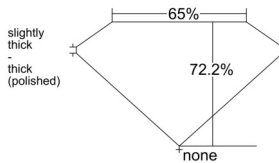

GIA®

FACSIMILE

GIA REPORT 7531683164

Verify this report at GIA.edu

GIA NATURAL DIAMOND DOSSIER®

October 10, 2025
GIA Report Number 7531683164
Shape and Cutting Style ..... Emerald Cut
Measurements ..... 4.57 x 3.35 x 2.42 mm

GRADING RESULTS

Carat Weight ..... 0.36 carat
Color Grade ..... F
Clarity Grade VS1

ADDITIONAL GRADING INFORMATION

Polish ..... Very Good
Symmetry ..... Very Good
Fluorescence ..... None
Clarity Characteristics ..... Cloud
Inscription(s): GIA 7531683164

PROPORTIONS

Profile not to actual proportions

GRADING SCALES

GIA COLOR SCALE		GIA CLARITY SCALE			
COLORLESS	D	VERY VERY SLIGHTLY INCLUDED	FLAWLESS		
	E		INTERNALLY FLAWLESS		
	F	VERY SLIGHTLY INCLUDED	VVS₁		
	G		VVS₂		
	H		VS₁		
	NEAR COLORLESS	I	SLIGHTLY INCLUDED	VS₂	
		J		SI₁	
		FAINT	K	INCLUDED	SI₂
			L		I₁
			M		I₂
VERT LIGHT	N	LIGHT	I₃		
	O				
	P				
	Q				
	R