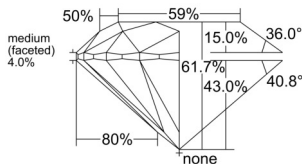

GIA®

FACSIMILE

GIA REPORT 7531663471

Verify this report at GIA.edu

GIA NATURAL DIAMOND DOSSIER®

October 09, 2025
GIA Report Number 7531663471
Shape and Cutting Style ..... Round Brilliant
Measurements ..... 5.71 - 5.72 x 3.52 mm

GRADING RESULTS

Carat Weight ..... 0.71 carat
Color Grade ..... F
Clarity Grade VS1
Cut Grade ..... Excellent

ADDITIONAL GRADING INFORMATION

Polish ..... Excellent
Symmetry ..... Excellent
Fluorescence ..... Strong Blue
Clarity Characteristics.. Twinning Wisp, Feather, Needle, Pinpoint
Inscription(s): GIA 7531663471

PROPORTIONS

Profile to actual proportions

GRADING SCALES

GIA COLOR SCALE	GIA CLARITY SCALE	GIA CUT SCALE	
D	FLAWLESS	EXCELLENT	
E	INTERNALLY FLAWLESS		
F		VVS₁	VERY GOOD
G	VVS₂		
H	VS₁	GOOD	
I	VS₂		
J	SI₁	FAIR	
K	SI₂		
L	I₁	POOR	
M			
N			
O	I₂		
P			
Q			
R	I₃		
S			
T			
U			
V			
W			
X			
Y			
Z