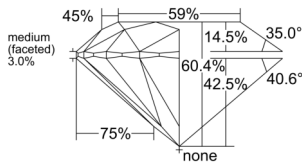

GIA®

FACSIMILE

GIA REPORT 7531658658

Verify this report at GIA.edu

GIA NATURAL DIAMOND DOSSIER®

October 08, 2025
GIA Report Number 7531658658
Shape and Cutting Style ..... Round Brilliant
Measurements ..... 5.39 - 5.41 x 3.26 mm

GRADING RESULTS

Carat Weight ..... 0.58 carat
Color Grade ..... H
Clarity Grade VS1
Cut Grade ..... Excellent

ADDITIONAL GRADING INFORMATION

Polish ..... Excellent
Symmetry ..... Excellent
Fluorescence ..... None
Clarity Characteristics..... Crystal, Feather, Cloud
Inscription(s): GIA 7531658658

PROPORTIONS

Profile to actual proportions

GRADING SCALES

GIA COLOR SCALE

COLORED	D
	E
	F
	G
	H
	I
	J
NEAR COLORLESS	K
	L
	M
	N
	O
	P
	Q
	R
	S
	T
	U
	V
	W
	X
	Y
	Z

GIA CLARITY SCALE

GIA CUT SCALE

EXCELLENT
VERY GOOD
GOOD
FAIR
POOR