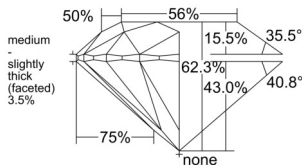

GIA®

FACSIMILE

GIA REPORT 7531657011

Verify this report at GIA.edu

GIA NATURAL DIAMOND DOSSIER®

October 08, 2025
GIA Report Number 7531657011
Shape and Cutting Style ..... Round Brilliant
Measurements ..... 4.24 - 4.29 x 2.66 mm

GRADING RESULTS

Carat Weight ..... 0.30 carat
Color Grade L
Clarity Grade S11
Cut Grade ..... Excellent

ADDITIONAL GRADING INFORMATION

Polish ..... Very Good
Symmetry ..... Very Good
Fluorescence ..... None
Clarity Characteristics ..... Cloud, Crystal
Inscription(s): GIA 7531657011

PROPORTIONS

Profile to actual proportions