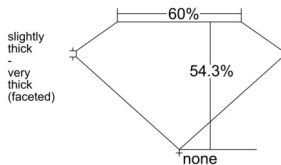

GIA®

FACSIMILE

GIA REPORT

7531594171

Verify this report at GIA.edu

GIA NATURAL DIAMOND DOSSIER®

October 03, 2025
GIA Report Number 7531594171
Shape and Cutting Style ..... Heart Brilliant
Measurements ..... 6.16 x 6.78 x 3.68 mm

GRADING RESULTS

Carat Weight ..... 0.90 carat
Color Grade ..... G
Clarity Grade VS1

ADDITIONAL GRADING INFORMATION

Polish ..... Excellent
Symmetry ..... Excellent
Fluorescence ..... Faint
Clarity Characteristics..... Crystal, Cloud, Indented Natural
Inscription(s): GIA 7531594171

PROPORTIONS

Profile not to actual proportions

GRADING SCALES

GIA COLOR SCALE		GIA CLARITY SCALE			
COLORLESS	D	VERY SLIGHTLY INCLUDED	FLAWLESS		
	E		INTERNALLY FLAWLESS		
	F		VS₁		
	NEAR COLORLESS	G	VERY SLIGHTLY INCLUDED	VS₂	
		H		VS₁	
		FAINT	I	SLIGHTLY INCLUDED	VS₂
			J		SI₁
	K		SI₂		
	VERT LIGHT		L	INCLUDED	I₁
			M		I₂
N			I₃		
LIGHT		O			
		P			
		Q			
		R			
	S				
	T				
	U				
V					
W					
X					
Y					
Z