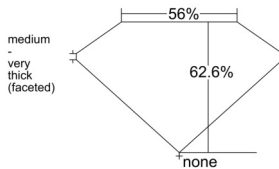

GIA®

FACSIMILE

GIA REPORT 7531592918

Verify this report at GIA.edu

GIA NATURAL DIAMOND DOSSIER®

October 01, 2025
GIA Report Number 7531592918
Shape and Cutting Style ..... Heart Brilliant
Measurements ..... 5.02 x 5.40 x 3.38 mm

GRADING RESULTS

Carat Weight ..... 0.50 carat
Color Grade ..... F
Clarity Grade VS1

ADDITIONAL GRADING INFORMATION

Polish ..... Very Good
Symmetry ..... Excellent
Fluorescence ..... None
Clarity Characteristics..... Feather, Cloud
Inscription(s): GIA 7531592918

PROPORTIONS

Profile not to actual proportions

GRADING SCALES

GIA COLOR SCALE		GIA CLARITY SCALE	
COLORLESS	D	VERY VERY SLIGHTLY INCLUDED	FLAWLESS
	E		INTERNALLY FLAWLESS
	F		VVS₁
	G		VVS₂
	H		VS₁
	I		VS₂
	J		SI₁
	K		SI₂
	L		I₁
	M		I₂
NEAR COLORLESS	N	SLIGHTLY INCLUDED	I₃
	O		
	P		
	Q		
FAINT	R		
	S		
	T		
	U		
VERT LIGHT	V		
	W		
	X		
	Y		
LIGHT	Z