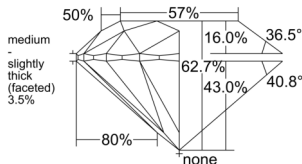

GIA®

FACSIMILE

GIA REPORT 7531518639

Verify this report at GIA.edu

GIA NATURAL DIAMOND DOSSIER®

September 24, 2025
GIA Report Number 7531518639
Shape and Cutting Style ..... Round Brilliant
Measurements ..... 5.22 - 5.26 x 3.29 mm

GRADING RESULTS

Carat Weight ..... 0.56 carat
Color Grade L
Clarity Grade VVS1
Cut Grade ..... Excellent

ADDITIONAL GRADING INFORMATION

Polish ..... Excellent
Symmetry ..... Excellent
Fluorescence ..... Faint
Clarity Characteristics ..... Pinpoint
Inscription(s): GIA 7531518639

PROPORTIONS

GRADING SCALES

GIA COLOR SCALE

COLORLESS	D
	E
	F
	G
	H
	I
	J
NEAR COLORLESS	K
	L
FAIN	M
	N
	O
	P
VERY LIGHT	Q
	R
	S
	T
	U
	V
	W
	X
	Y
LIGHT	Z

GIA CLARITY SCALE

FLAWLESS	INTERNAL FLAWLESS	
		FLAWLESS
VERY VERY SLIGHTLY INCLUDED	VVS₁	
	VVS₂	
VERY SLIGHTLY INCLUDED	VS₁	
	VS₂	
SLIGHTLY INCLUDED	SI₁	
	SI₂	
INCLUDED	I₁	
	I₂	
	I₃	

GIA CUT SCALE

EXCELLENT
VERY GOOD
GOOD
FAIR
POOR