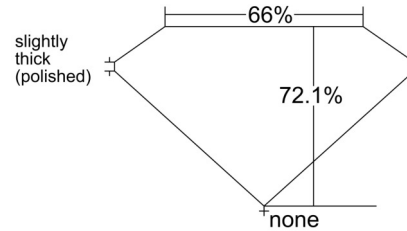

GIA NATURAL DIAMOND GRADING REPORT

September 24, 2025

GIA Report Number *****92788

Shape and Cutting Style Emerald Cut

Measurements 7.44 x 5.44 x 3.93 mm

GRADING RESULTS

Carat Weight 1.57 carat

Color Grade E

Profile not to actual proportions

CLARITY CHARACTERISTICS

KEY TO SYMBOLS*

- Crystal
- ⊗ Cloud
- Pinpoint

* Red symbols denote internal characteristics (inclusions). Green or black symbols denote external characteristics (blemishes). Diagram is an approximate representation of the diamond, and symbols shown indicate type, position, and approximate size of clarity characteristics. All clarity characteristics may not be shown. Details of finish are not shown.