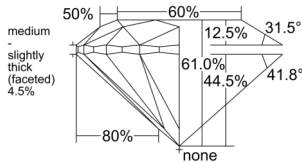

GIA®

FACSIMILE

GIA REPORT

7531480988

Verify this report at GIA.edu

GIA NATURAL DIAMOND DOSSIER®

September 20, 2025
GIA Report Number 7531480988
Shape and Cutting Style ..... Round Brilliant
Measurements ..... 4.31 - 4.33 x 2.64 mm

GRADING RESULTS

Carat Weight ..... 0.30 carat
Color Grade ..... G
Clarity Grade VS1
Cut Grade ..... Excellent

ADDITIONAL GRADING INFORMATION

Polish ..... Excellent
Symmetry ..... Excellent
Fluorescence ..... None
Clarity Characteristics ..... Feather, Cavity, Pinpoint
Inscription(s): GIA 7531480988

PROPORTIONS

Profile to actual proportions