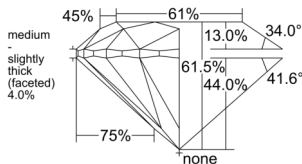

GIA®

FACSIMILE

GIA REPORT 7531375832

Verify this report at GIA.edu

GIA NATURAL DIAMOND DOSSIER®

September 29, 2025
GIA Report Number 7531375832
Shape and Cutting Style ..... Round Brilliant
Measurements ..... 4.28 - 4.31 x 2.64 mm

GRADING RESULTS

Carat Weight ..... 0.30 carat
Color Grade ..... D
Clarity Grade VVS1
Cut Grade ..... Excellent

ADDITIONAL GRADING INFORMATION

Polish ..... Excellent
Symmetry ..... Excellent
Fluorescence ..... Medium Blue
Clarity Characteristics..... Pinpoint, Feather, Indented Natural
Inscription(s): GIA 7531375832

PROPORTIONS

Profile to actual proportions

GRADING SCALES

GIA COLOR SCALE	GIA CLARITY SCALE	GIA CUT SCALE	
D	FLAWLESS	EXCELLENT	
E	INTERNALLY FLAWLESS		
F		VVS₁	VERY GOOD
G	VVS₂		
H	VS₁	GOOD	
I	VS₂		
J	SI₁	FAIR	
K	SI₂		
L	I₁	POOR	
M	I₂		
N	I₃		
O			
P			
Q			
R			
S			
T			
U			
V			
W			
X			
Y			
Z