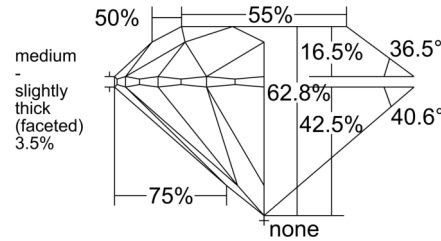

#### GRADING RESULTS

Carat Weight ..... 0.90 carat

Color Grade ..... G

Clarity Grade ..... SI1

Cut Grade ..... Excellent

#### PROPORTIONS

Profile to actual proportions