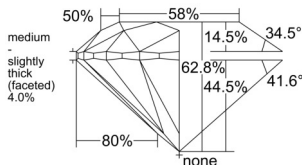

GIA®

FACSIMILE

GIA REPORT

7531361039

Verify this report at GIA.edu

GIA NATURAL DIAMOND DOSSIER®

September 09, 2025
GIA Report Number 7531361039
Shape and Cutting Style ..... Round Brilliant
Measurements ..... 5.17 - 5.20 x 3.25 mm

GRADING RESULTS

Carat Weight ..... 0.54 carat
Color Grade ..... J
Clarity Grade S11
Cut Grade ..... Excellent

ADDITIONAL GRADING INFORMATION

Polish ..... Excellent
Symmetry ..... Excellent
Fluorescence ..... None
Clarity Characteristics ..... Cloud, Crystal
Inscription(s): GIA 7531361039

PROPORTIONS

Profile to actual proportions