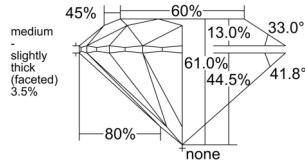

GIA®

FACSIMILE

GIA REPORT 7531353024

Verify this report at GIA.edu

GIA NATURAL DIAMOND DOSSIER®

September 09, 2025
GIA Report Number 7531353024
Shape and Cutting Style ..... Round Brilliant
Measurements ..... 4.58 - 4.61 x 2.80 mm

GRADING RESULTS

Carat Weight ..... 0.36 carat
Color Grade ..... G
Clarity Grade VS1
Cut Grade ..... Excellent

ADDITIONAL GRADING INFORMATION

Polish ..... Excellent
Symmetry ..... Excellent
Fluorescence ..... None
Clarity Characteristics ..... Cloud
Inscription(s): GIA 7531353024

PROPORTIONS

GRADING SCALES

GIA COLOR SCALE	GIA CLARITY SCALE	GIA CUT SCALE	
D	FLAWLESS	EXCELLENT	
E	INTERNALLY FLAWLESS		
F		VVS₁	VERY GOOD
G	VVS₂		
H	VS₁	GOOD	
I	VS₂		
J	SI₁	FAIR	
K	SI₂		
L	I₁	POOR	
M			
N			
O	I₂		
P			
Q			
R	I₃		
S			
T			
U			
V			
W			
X			
Y			
Z