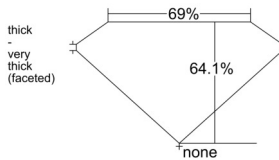

GIA®

FACSIMILE

GIA REPORT 7531299306

Verify this report at gia.edu

GIA NATURAL DIAMOND DOSSIER®

September 04, 2025
GIA Report Number 7531299306
Shape and Cutting Style ..... Heart Brilliant
Measurements ..... 5.40 x 6.50 x 4.17 mm

GRADING RESULTS

Carat Weight ..... 0.90 carat
Color Grade ..... D
Clarity Grade VS1

ADDITIONAL GRADING INFORMATION

Polish ..... Excellent
Symmetry ..... Excellent
Fluorescence ..... Faint
Clarity Characteristics..... Crystal, Pinpoint, Needle
Inscription(s): GIA 7531299306

PROPORTIONS

Profile not to actual proportions

GRADING SCALES

GIA COLOR SCALE		GIA CLARITY SCALE		
COLORLESS	D	VERY SLIGHTLY SIGHTLY INCLUDED	FLAWLESS	
	E		INTERNALLY FLAWLESS	
	F	VS₁		
	G			
	H			
	NEAR COLORLESS	I	VS₂	
		J		
		FAINT	K	VS₁
			L	VS₂
			M	SI₁
VERT LIGHT	N	SLIGHTLY INCLUDED	SI₂	
	O			
	P	INCLUDED		
	Q			
	R			
	LIGHT	S	I₁	
		T	I₂	
U		I₃		
V				
W				
X				
Y				
Z