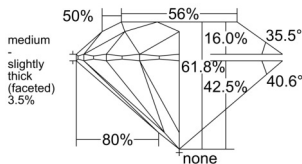

GIA®

FACSIMILE

GIA REPORT 7531282678

Verify this report at GIA.edu

GIA NATURAL DIAMOND DOSSIER®

September 02, 2025
GIA Report Number 7531282678
Shape and Cutting Style ..... Round Brilliant
Measurements ..... 4.40 - 4.43 x 2.73 mm

GRADING RESULTS

Carat Weight ..... 0.32 carat
Color Grade ..... F
Clarity Grade VS2
Cut Grade ..... Excellent

ADDITIONAL GRADING INFORMATION

Polish ..... Excellent
Symmetry ..... Excellent
Fluorescence ..... None
Clarity Characteristics ..... Crystal
Inscription(s): GIA 7531282678

PROPORTIONS

GRADING SCALES

GIA COLOR SCALE

COLORESS	D
	E
	F
	G
	H
	I
	J
NEAR COLORESS	K
	L
FANIT	M
	N
	O
	P
VERY LIGHT	R
	S
	T
	U
	V
	W
	X
	Y
LIGHT	Z

GIA CLARITY SCALE

FLAWLESS	INTERNAL FLAWLESS	
		EXCELLENT
VERY VERY SLIGHTLY INCLUDED	VVS₁	VERY GOOD
VERY SLIGHTLY INCLUDED	VVS₂	
SLIGHTLY INCLUDED	VS₁	GOOD
	VS₂	
INCLUDED	SI₁	FAIR
	SI₂	
INCLUDED	I₁	POOR
	I₂	
	I₃