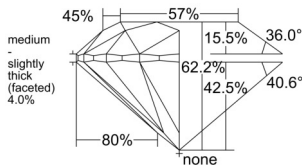

GIA®

FACSIMILE

GIA REPORT 7531279546

Verify this report at GIA.edu

GIA NATURAL DIAMOND DOSSIER®

September 02, 2025
GIA Report Number 7531279546
Shape and Cutting Style ..... Round Brilliant
Measurements ..... 5.14 - 5.16 x 3.21 mm

GRADING RESULTS

Carat Weight ..... 0.53 carat
Color Grade ..... E
Clarity Grade VVS2
Cut Grade ..... Excellent

ADDITIONAL GRADING INFORMATION

Polish ..... Excellent
Symmetry ..... Excellent
Fluorescence ..... None
Clarity Characteristics ..... Needle, Pinpoint
Inscription(s): GIA 7531279546

PROPORTIONS

Profile to actual proportions

GRADING SCALES

GIA COLOR SCALE

COLORLESS	D
	E
	F
	G
	H
	I
	J
NEAR COLORLESS	K
	L
Faint	M
	N
	O
	P
Very Light	Q
	R
	S
	T
	U
	V
	W
	X
	Y
Light	Z

GIA CLARITY SCALE

FLAWLESS	INTERNAL FLAWLESS	
		FLAWLESS
VERY VERY SLIGHTLY INCLUDED	VVS₁	
	VVS₂	
VERY SLIGHTLY INCLUDED	VS₁	
	VS₂	
SLIGHTLY INCLUDED	SI₁	
	SI₂	
INCLUDED	I₁	
	I₂	
	I₃	

GIA CUT SCALE

EXCELLENT
VERY GOOD
GOOD
FAIR
POOR