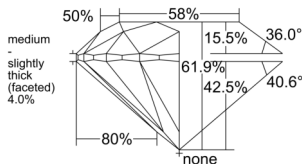

GIA®

FACSIMILE

GIA REPORT 7531263551

Verify this report at GIA.edu

GIA NATURAL DIAMOND DOSSIER®

September 01, 2025
GIA Report Number 7531263551
Shape and Cutting Style ..... Round Brilliant
Measurements ..... 4.74 - 4.76 x 2.94 mm

GRADING RESULTS

Carat Weight ..... 0.41 carat
Color Grade ..... E
Clarity Grade SI2
Cut Grade ..... Excellent

ADDITIONAL GRADING INFORMATION

Polish ..... Excellent
Symmetry ..... Excellent
Fluorescence ..... None
Clarity Characteristics..... Cloud, Crystal, Feather
Inscription(s): GIA 7531263551

PROPORTIONS

Profile to actual proportions