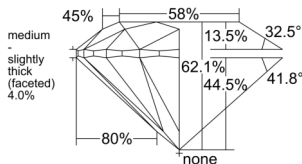

GIA®

FACSIMILE

GIA REPORT 7531228016

Verify this report at GIA.edu

GIA NATURAL DIAMOND DOSSIER®

August 25, 2025
GIA Report Number 7531228016
Shape and Cutting Style ..... Round Brilliant
Measurements ..... 4.73 - 4.75 x 2.94 mm

GRADING RESULTS

Carat Weight ..... 0.40 carat
Color Grade ..... E
Clarity Grade VS2
Cut Grade ..... Excellent

ADDITIONAL GRADING INFORMATION

Polish ..... Excellent
Symmetry ..... Excellent
Fluorescence ..... None
Clarity Characteristics ..... Crystal
Inscription(s): GIA 7531228016

PROPORTIONS

Profile to actual proportions

GRADING SCALES

GIA COLOR SCALE	GIA CLARITY SCALE	GIA CUT SCALE	
D	FLAWLESS	EXCELLENT	
E	INTERNALLY FLAWLESS		
F		VVS₁	VERY GOOD
G	VVS₂		
H	VS₁	GOOD	
I	VS₂		
J	SI₁	FAIR	
K	SI₂		
L	I₁	POOR	
M	I₂		
N	I₃		
O			
P			
Q			
R			
S			
T			
U			
V			
W			
X			
Y			
Z