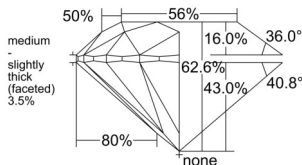

GIA®

FACSIMILE

GIA REPORT

7531223621

Verify this report at GIA.edu

GIA NATURAL DIAMOND DOSSIER®

August 26, 2025
GIA Report Number 7531223621
Shape and Cutting Style ..... Round Brilliant
Measurements ..... 5.14 - 5.19 x 3.23 mm

GRADING RESULTS

Carat Weight ..... 0.53 carat
Color Grade ..... F
Clarity Grade VVS1
Cut Grade ..... Excellent

ADDITIONAL GRADING INFORMATION

Polish ..... Excellent
Symmetry ..... Very Good
Fluorescence ..... None
Clarity Characteristics ..... Pinpoint, Feather
Inscription(s): GIA 7531223621

PROPORTIONS

Profile to actual proportions

GRADING SCALES

GIA COLOR SCALE

COLORLESS	D
	E
	F
	G
	H
	I
	J
NEAR COLORLESS	K
	L
FAIN	M
	N
	O
	P
VERY LIGHT	Q
	R
	S
	T
	U
	V
	W
	X
	Y
LIGHT	Z

GIA CLARITY SCALE

FLAWLESS	VERY VERY SLIGHTLY INCLUDED	VVS₁	VVS₂	VS₁	VS₂	SI₁	SI₂	I₁	I₂	I₃	
											INTERNALLY FLAWLESS

GIA CUT SCALE

EXCELLENT
VERY GOOD
GOOD
FAIR
POOR