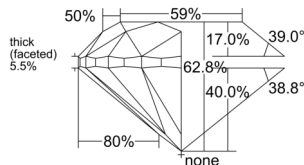

GIA®

FACSIMILE

GIA REPORT 7531223601

Verify this report at GIA.edu

GIA NATURAL DIAMOND DOSSIER®

August 26, 2025
GIA Report Number 7531223601
Shape and Cutting Style ..... Round Brilliant
Measurements ..... 4.93 - 4.95 x 3.10 mm

GRADING RESULTS

Carat Weight ..... 0.50 carat
Color Grade I
Clarity Grade VVS1
Cut Grade ..... Fair

ADDITIONAL GRADING INFORMATION

Polish ..... Excellent
Symmetry ..... Excellent
Fluorescence ..... None
Clarity Characteristics ..... Pinpoint
Inscription(s): GIA 7531223601

PROPORTIONS

Profile to actual proportions

GRADING SCALES

GIA COLOR SCALE

COLOURLESS	D
	E
	F
	G
	H
	I
	J
NEAR COLOURLESS	K
	L
FAIN	M
	N
	O
	P
	Q
	R
	S
	T
	U
	V
	W
	X
	Y
LIGHT	Z

GIA CLARITY SCALE

VERY VERY SLIGHTLY INCLUDED	FLAWLESS
	INTERNALLY FLAWLESS
VERY SLIGHTLY INCLUDED	VVS₁
	VVS₂
SLIGHTLY INCLUDED	VS₁
	VS₂
INCLUDED	SI₁
	SI₂
	I₁
	I₂
	I₃

GIA CUT SCALE

EXCELLENT
VERY GOOD
GOOD
FAIR
POOR