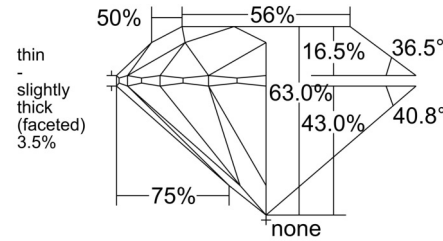

**GIA NATURAL DIAMOND GRADING REPORT**

August 25, 2025

GIA Report Number ..... 7531186493

Shape and Cutting Style ..... Round Brilliant

Measurements ..... 6.09 - 6.19 x 3.86 mm

**GRADING RESULTS**

Carat Weight ..... 0.90 carat

**Comments:** Additional clouds, pinpoints and surface graining are not shown.

**PROPORTIONS**

Profile to actual proportions

**CLARITY CHARACTERISTICS**

**KEY TO SYMBOLS\***

-  Cloud
-  Natural
-  Crystal
-  Needle
-  Indented Natural

\* Red symbols denote internal characteristics (inclusions). Green or black symbols denote external characteristics (blemishes). Diagram is an approximate representation of the diamond, and symbols shown indicate type, position, and approximate size of clarity characteristics. All clarity characteristics may not be shown. Details of finish are not shown.