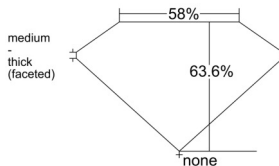

GIA®

FACSIMILE

GIA REPORT *****61264

Verify this report at GIA.edu

GIA NATURAL DIAMOND DOSSIER®

August 20, 2025
GIA Report Number *****61264
Shape and Cutting Style ..... Heart Brilliant
Measurements ..... 5.09 x 6.08 x 3.87 mm

GRADING RESULTS

Carat Weight ..... 0.70 carat
Color Grade ..... H
Clarity Grade VVS2

ADDITIONAL GRADING INFORMATION

Polish ..... Excellent
Symmetry ..... Very Good
Fluorescence ..... None
Clarity Characteristics ..... Pinpoint, Cloud, Needle
Inscription(s): GIA *****61264

PROPORTIONS

Profile not to actual proportions

GRADING SCALES

GIA COLOR SCALE		GIA CLARITY SCALE			
COLORLESS	D	VERY VERY SLIGHTLY INCLUDED	FLAWLESS		
	E		INTERNALLY FLAWLESS		
	F	VERY SLIGHTLY INCLUDED	VVS₁		
	G		VVS₂		
	H		VS₁		
	NEAR COLORLESS	I	SLIGHTLY INCLUDED	VS₂	
		J		SI₁	
		FAINT	K	INCLUDED	SI₂
			L		I₁
			M		I₂
VERT LIGHT	N	I₃			
	O				
	P				
	Q				
	R				
LIGHT	S				
	T				
	U				
	V				
	W				
X					
Y					
Z