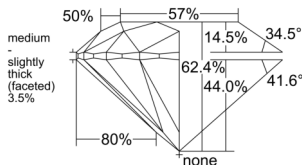

GIA®

FACSIMILE

GIA REPORT 7531105653

Verify this report at GIA.edu

GIA NATURAL DIAMOND DOSSIER®

August 12, 2025
GIA Report Number 7531105653
Shape and Cutting Style ..... Round Brilliant
Measurements ..... 5.19 - 5.22 x 3.25 mm

GRADING RESULTS

Carat Weight ..... 0.54 carat
Color Grade ..... E
Clarity Grade S11
Cut Grade ..... Excellent

ADDITIONAL GRADING INFORMATION

Polish ..... Excellent
Symmetry ..... Excellent
Fluorescence ..... Strong Blue
Clarity Characteristics ..... Crystal
Inscription(s): GIA 7531105653

PROPORTIONS

GRADING SCALES

GIA COLOR SCALE

COLOREDNESS	D
	E
	F
	G
	H
	I
	J
NEAR COLORLESS	K
	L
FAIN	M
	N
	O
	P
VERY LIGHT	Q
	R
	S
	T
	U
	V
	W
	X
	Y
LIGHT	Z

GIA CLARITY SCALE

VERY VERY SLIGHTLY INCLUDED	FLAWLESS
	INTERNALLY FLAWLESS
VERY SLIGHTLY INCLUDED	VVS₁
	VVS₂
SLIGHTLY INCLUDED	VS₁
	VS₂
INCLUDED	SI₁
	SI₂
	I₁
	I₂
	I₃

GIA CUT SCALE

EXCELLENT
VERY GOOD
GOOD
FAIR
POOR