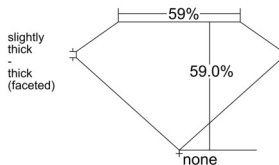

GIA®

FACSIMILE

GIA REPORT 7531082916

Verify this report at GIA.edu

GIA NATURAL DIAMOND DOSSIER®

August 11, 2025
GIA Report Number 7531082916
Shape and Cutting Style ..... Heart Brilliant
Measurements ..... 5.34 x 6.28 x 3.71 mm

GRADING RESULTS

Carat Weight ..... 0.75 carat
Color Grade ..... F
Clarity Grade VS1

ADDITIONAL GRADING INFORMATION

Polish ..... Excellent
Symmetry ..... Excellent
Fluorescence ..... Faint
Clarity Characteristics..... Feather, Cloud, Needle, Pinpoint
Inscription(s): GIA 7531082916

PROPORTIONS

Profile not to actual proportions

GRADING SCALES

GIA COLOR SCALE		GIA CLARITY SCALE			
COLORLESS	D	VERY VERY SLIGHTLY INCLUDED	FLAWLESS		
	E		INTERNALLY FLAWLESS		
	F	VERY SLIGHTLY INCLUDED	VS₁		
	G		VS₂		
	H		VS₁		
	NEAR COLORLESS	I	SLIGHTLY INCLUDED	VS₂	
		J		SI₁	
		FAINT	K	INCLUDED	SI₂
			L		I₁
			M		I₂
VERT LIGHT	N	LIGHT	I₃		
	O				
	P				
	Q				
	R