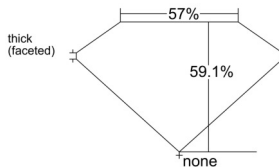

GIA®

FACSIMILE

GIA REPORT 7531082851

Verify this report at GIA.edu

GIA NATURAL DIAMOND DOSSIER®

August 11, 2025
GIA Report Number 7531082851
Shape and Cutting Style ..... Heart Brilliant
Measurements ..... 5.65 x 6.47 x 3.82 mm

GRADING RESULTS

Carat Weight ..... 0.84 carat
Color Grade ..... E
Clarity Grade SI1

ADDITIONAL GRADING INFORMATION

Polish ..... Excellent
Symmetry ..... Excellent
Fluorescence ..... None
Clarity Characteristics ..... Cloud, Crystal
Inscription(s): GIA 7531082851

PROPORTIONS

Profile not to actual proportions

GRADING SCALES

GIA COLOR SCALE		GIA CLARITY SCALE			
COLORLESS	D	VERY VERY SLIGHTLY INCLUDED	FLAWLESS		
	E		INTERNALLY FLAWLESS		
	F	VERY SLIGHTLY INCLUDED	VVS₁		
	G		VVS₂		
	H		VS₁		
	NEAR COLORLESS	I	SLIGHTLY INCLUDED	VS₂	
		J		SI₁	
		FAINT	K	INCLUDED	SI₂
			L		I₁
			M		I₂
VERT LIGHT	N	LIGHT	I₃		
	O				
	P				
	Q				
	R				
	S				
LIGHT	T				
	U				
	V				
	W				
	X				
Y					
Z